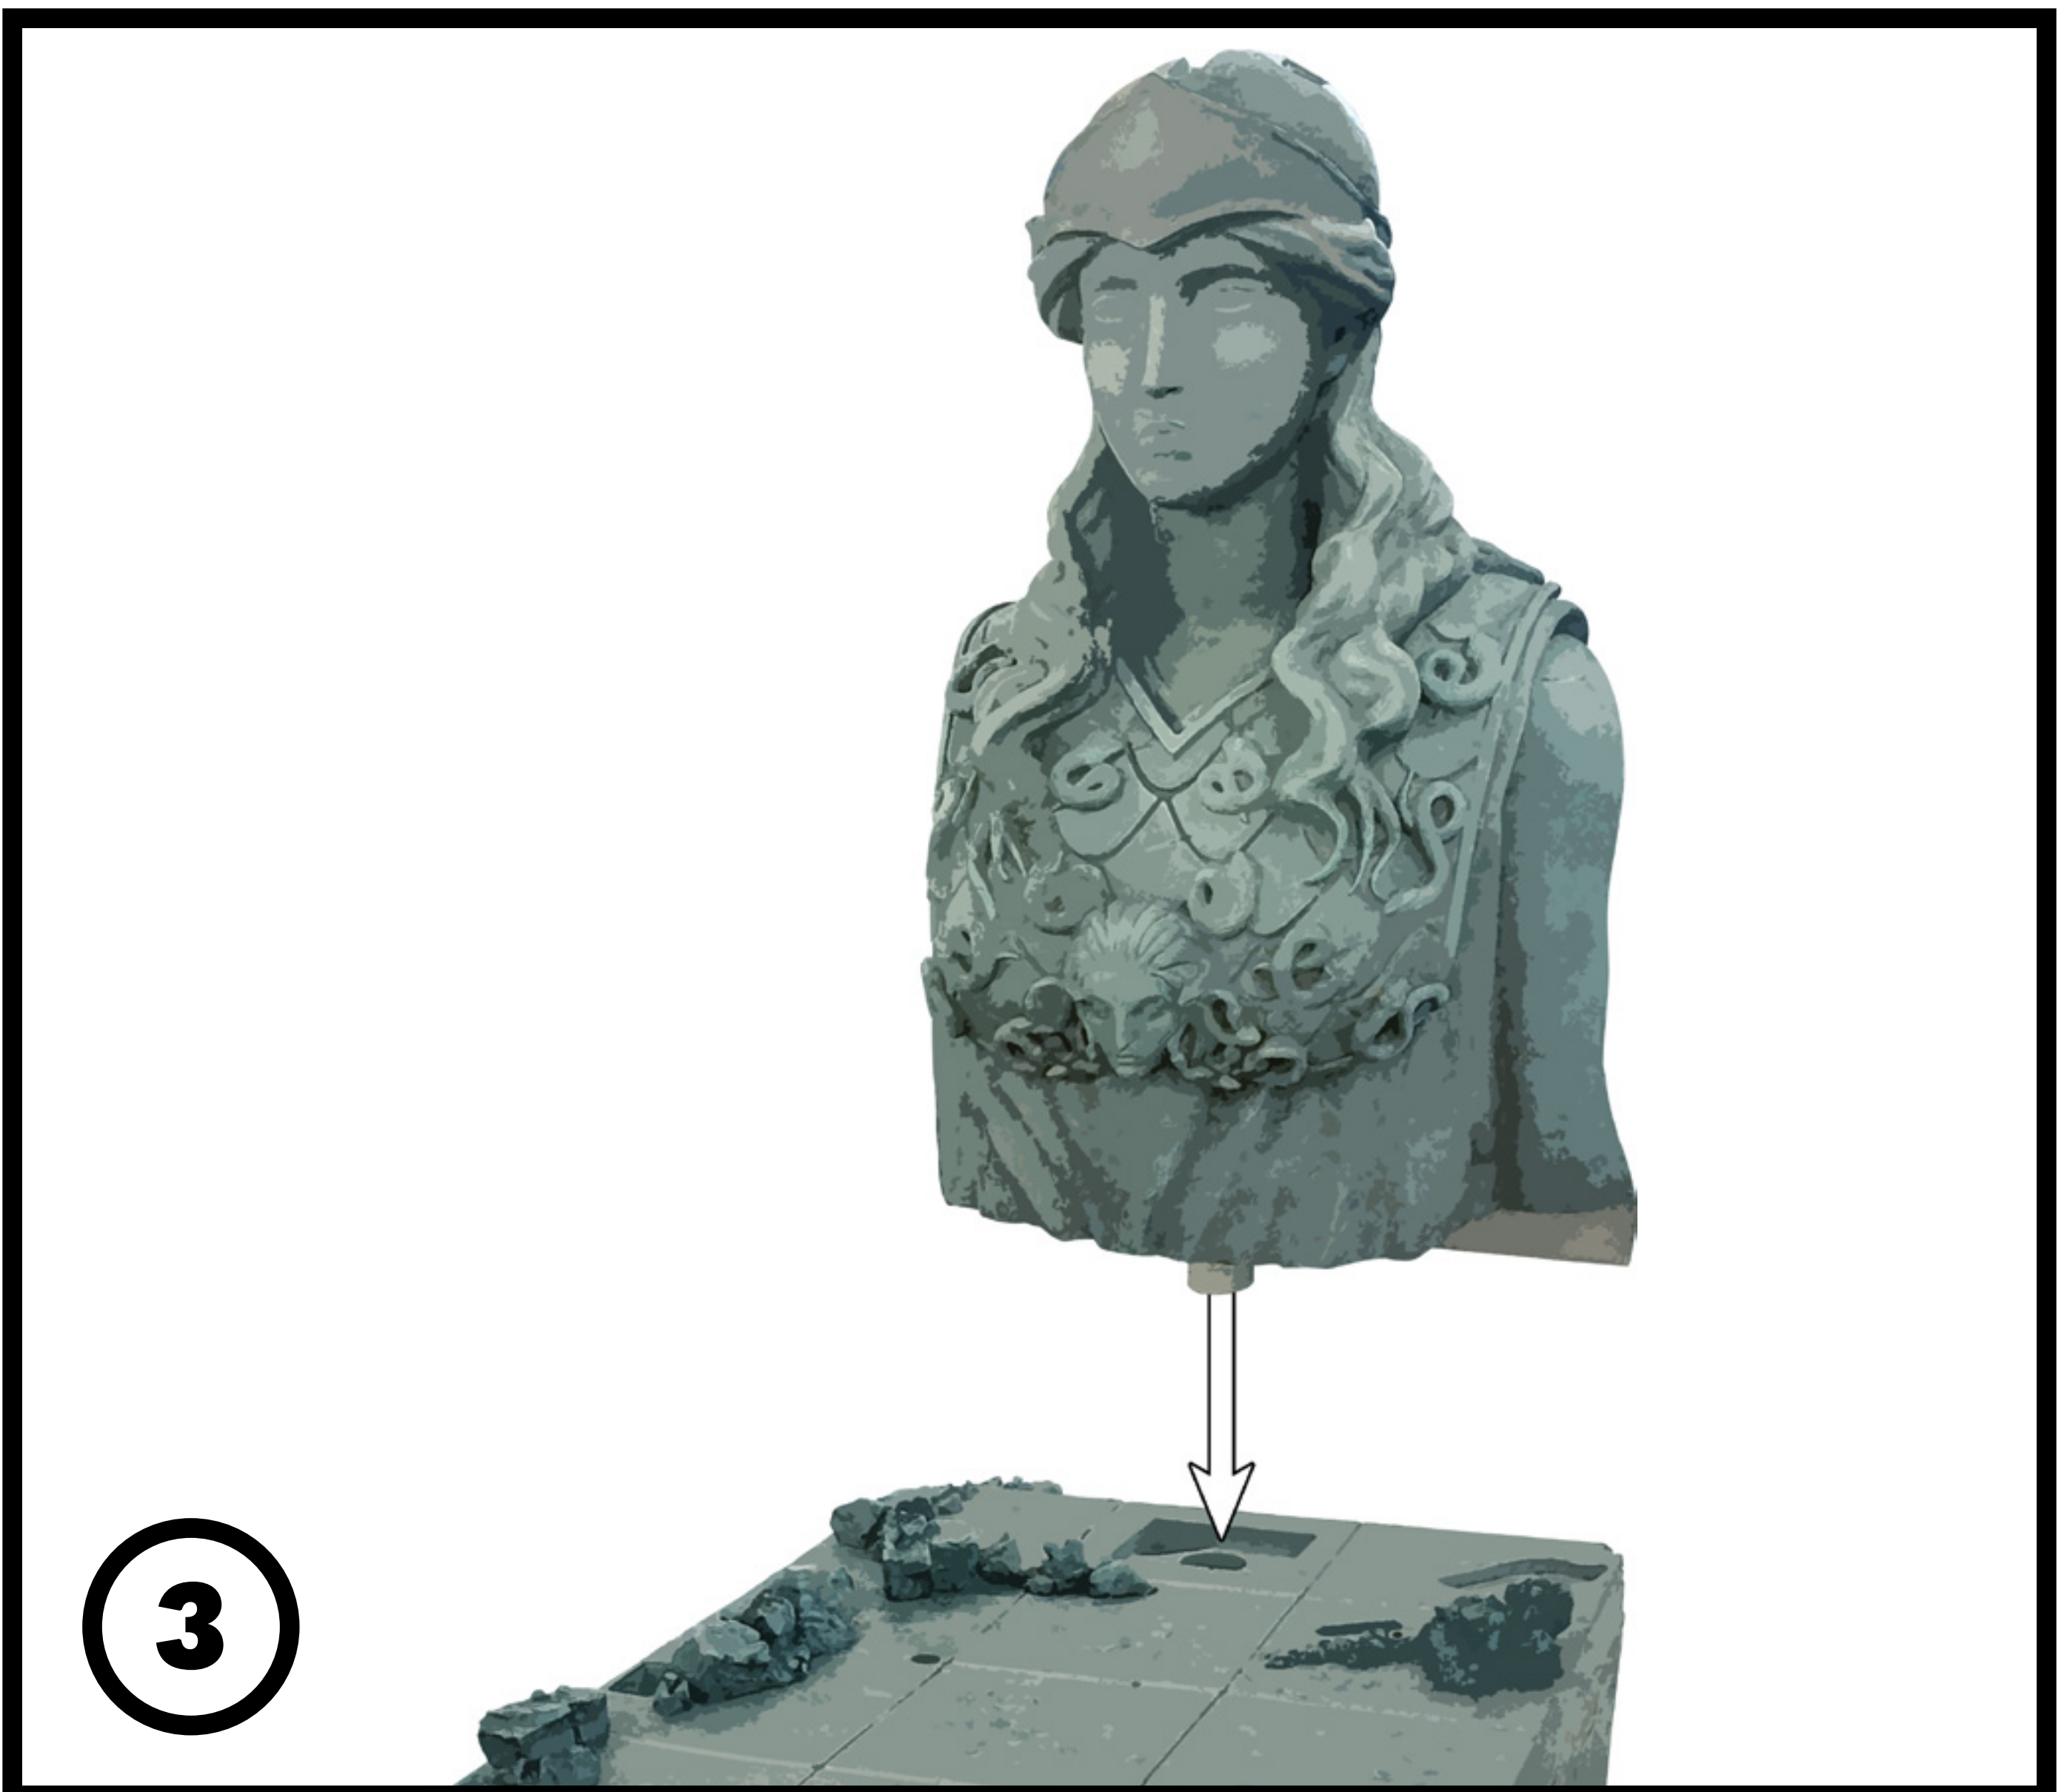

3

3 Insérez le buste de la statue d'Athena dans le socle.
Insert the bust from the statue of Athena into the base.